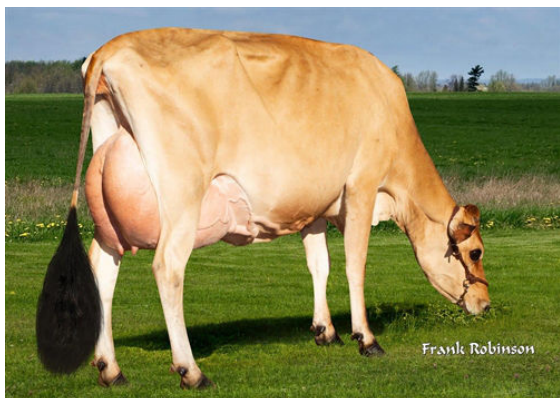

VIERRA TENPENNY

AHLEM CHIEF SOUVENIR 56603 VG-81%-2YR-USA

JX RIVER VALLEY CHIEF {6}

AHLEM NXLEVEL SOUVENIR 49945 VG-83%-3YR-USA

DP NXLEVEL

AHLEM PHAROAH SOUVENIR 45894 VG-83%-2YR-USA

AHLEM CHIEF SOUVENIR 56603